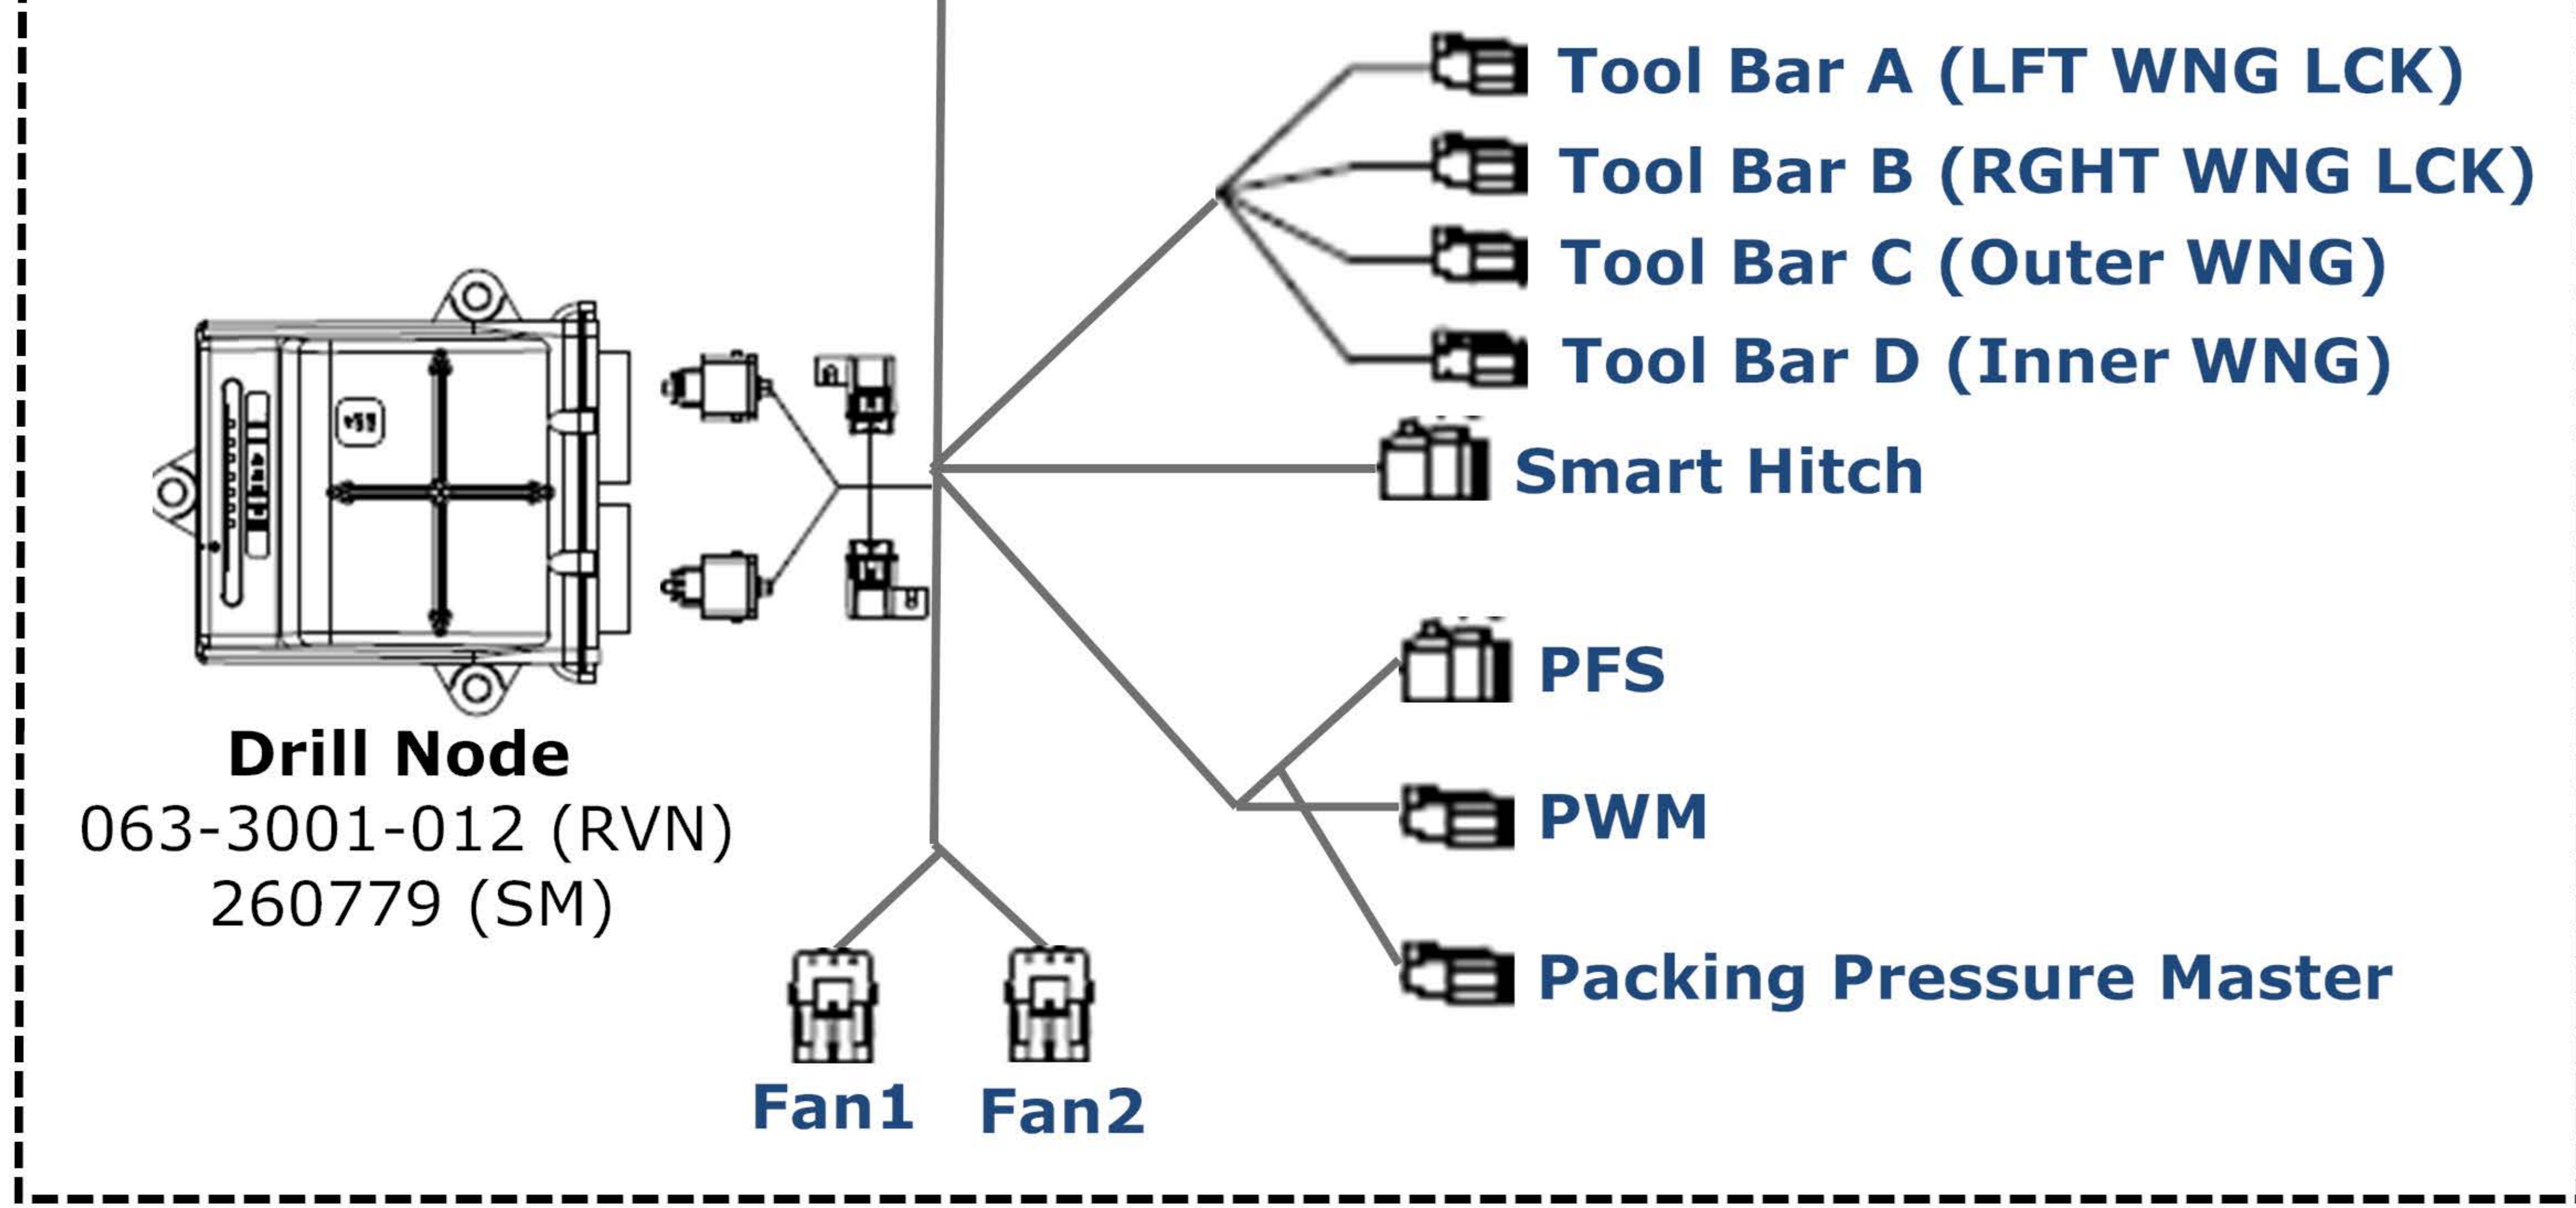

Tractor Hitch

24' CAN EXT CABLE
115-3001-087 (RVN)
260715 (SM)

Drill Node Cable
115-3001-160 (RVN)
260778 (SM)

24' CAN EXT CABLE
115-3001-087 (RVN)
260715 (SM)

10' Fan EXT Cable
401738(SM)
To Rear Tank Fan 1

Air Cart Node Cable
115-3001-119(RVN)
260728(SM)

Granular Product Cable
115-3001-122(RVN)
260728(SM)

- Gran 1
- Gran 2 NOT USED
- Gran 3 NOT USED
- Gran 4 NOT USED
- Gran 5 NOT USED

To AIR PSI SNSR

Fan 2

Product Controller Node Cable
115-3001-120(RVN)
260725(SM)

- NOT USED Liquid 1
- NOT USED Liquid 2

Scale Link - SL 110
257259(SM)

DigiStar Cable
115-3001-130(RVN)
260768(SM)
NOT USED

Zone ON/OFF Air Bank Adapter Cable
401532

CAN Terminator