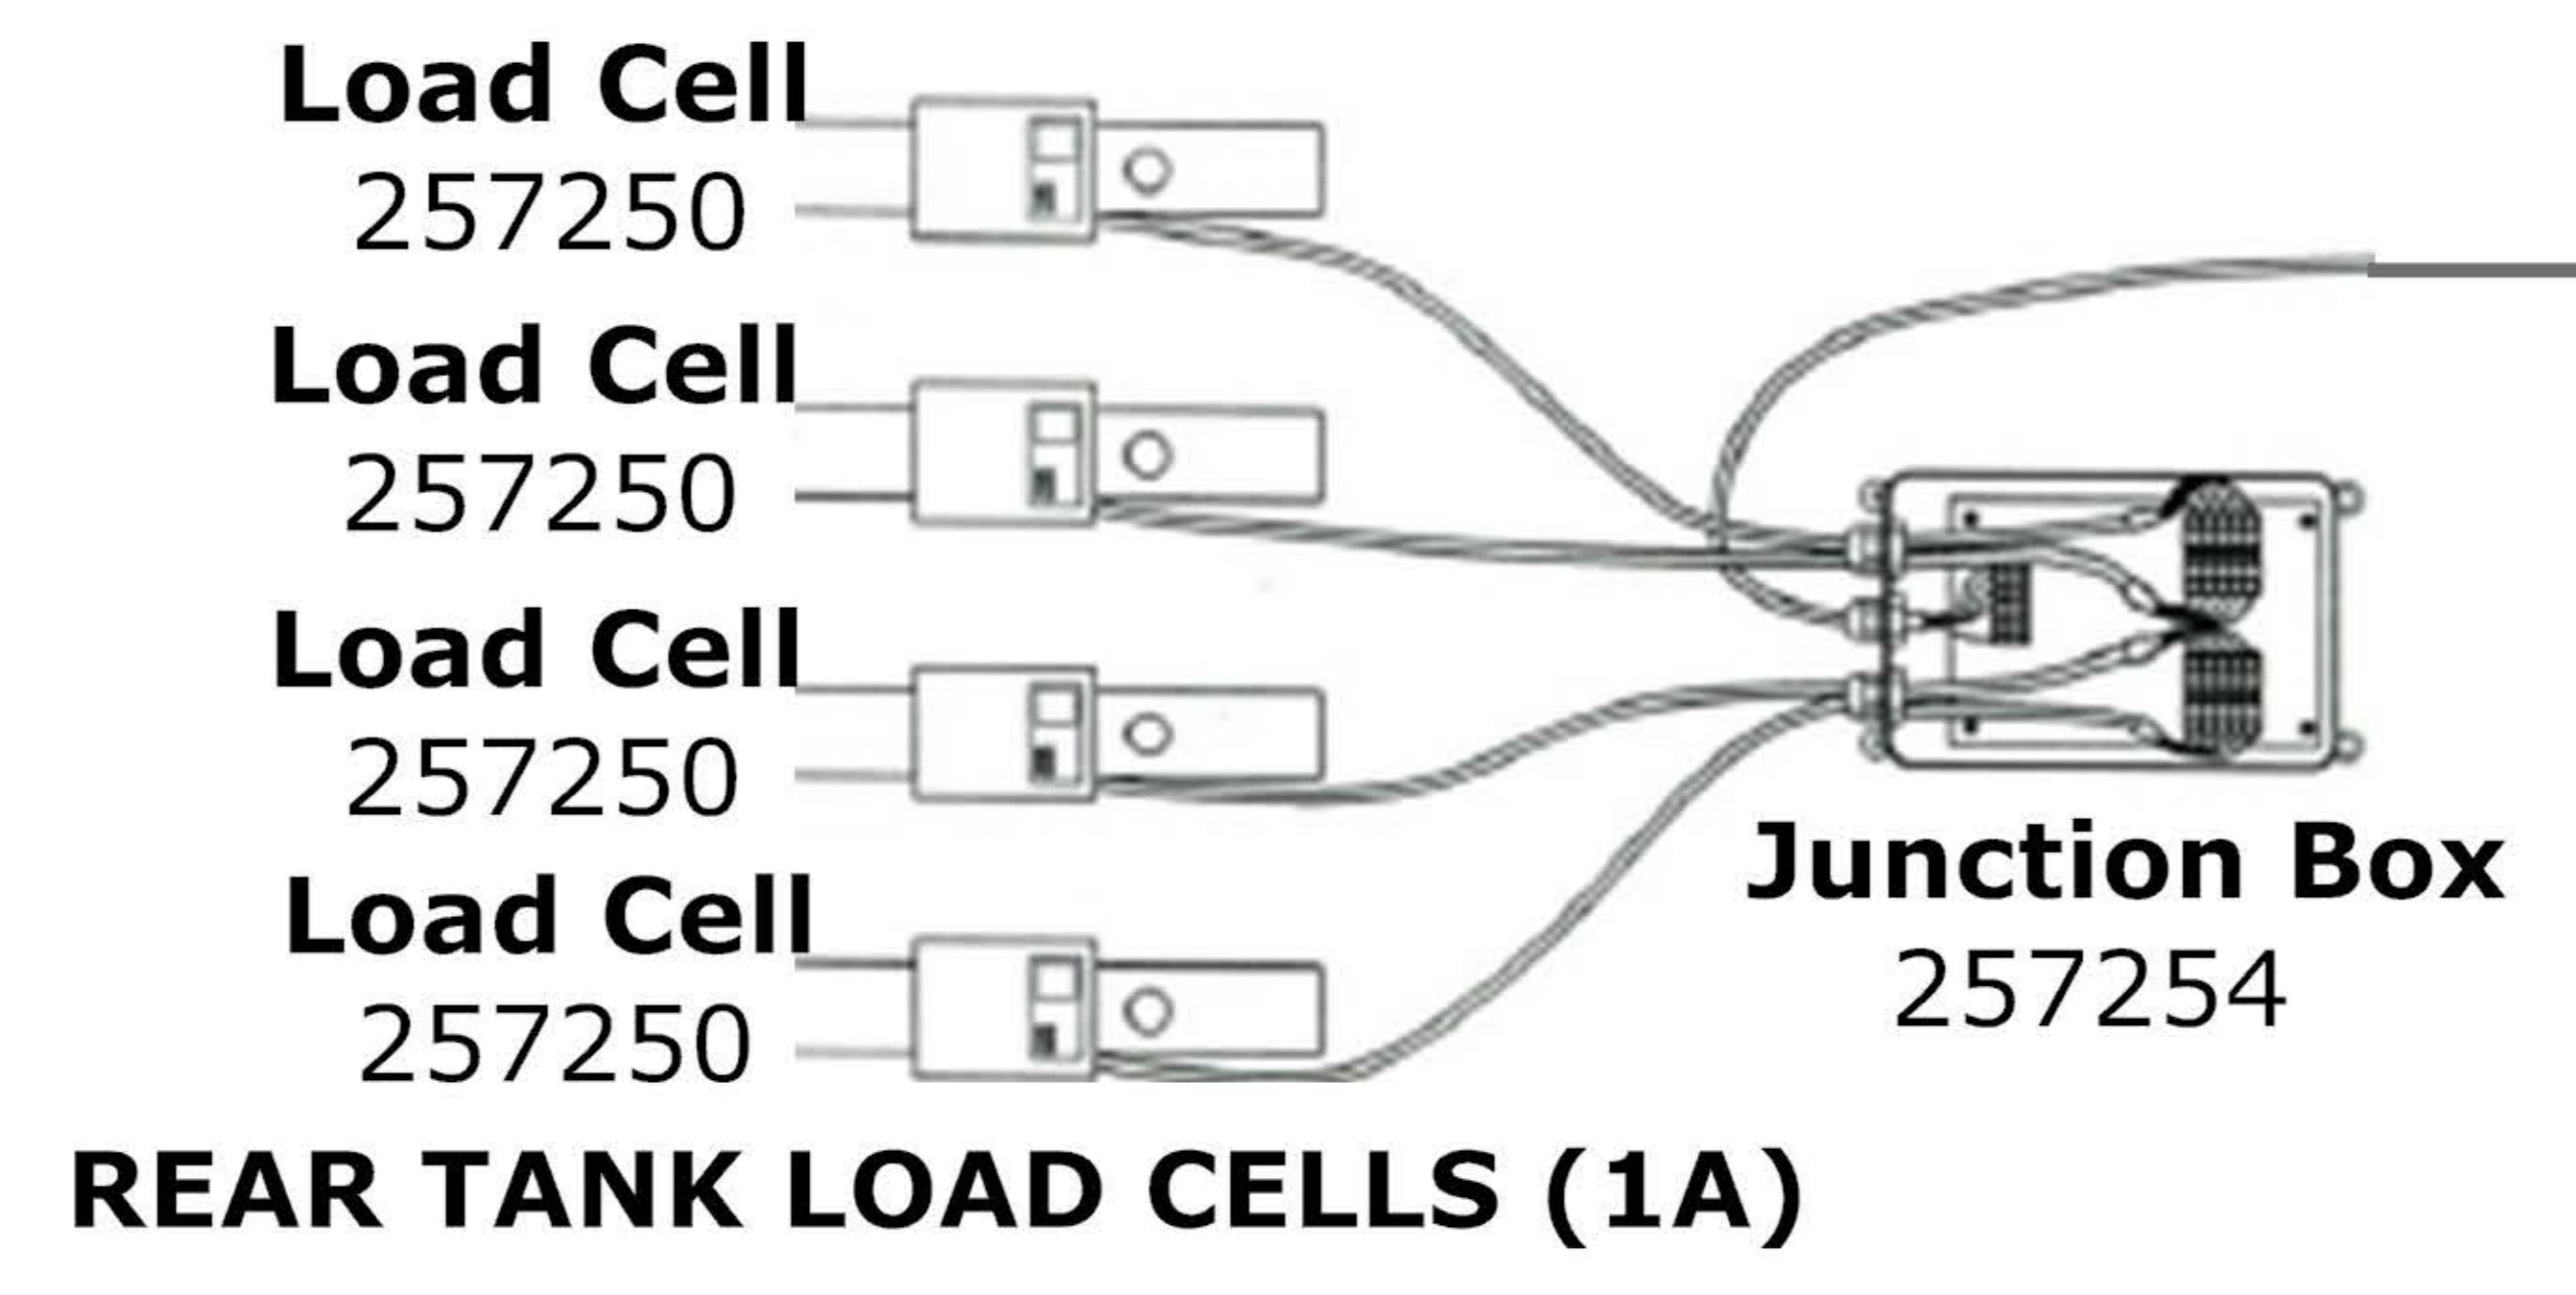

Tractor Hitch

24' CAN EXT CABLE
115-3001-087 (RVN)
260715 (SM)

Drill Node Cable
115-3001-160 (RVN)
260778 (SM)

24' CAN EXT CABLE
115-3001-087 (RVN)
260715 (SM)

10' Fan EXT Cable
401738(SM)
To Rear Tank Fan 1

Air Cart Node Cable
115-3001-119(RVN)
260728(SM)

Granular Product Cable
115-3001-122(RVN)
260728(SM)

- Gran 1
- Gran 2 NOT USED
- Gran 3 NOT USED
- Gran 4 NOT USED
- Gran 5 NOT USED

To AIR PSI SNSR

Fan 2

Product Controller Node Cable
115-3001-120(RVN)
260725(SM)

- NOT USED Liquid 1
- NOT USED Liquid 2

Scale Link - SL 110
257259(SM)

DigiStar Cable
115-3001-130(RVN)
260768(SM)
NOT USED

Zone ON/OFF Air Bank Adapter Cable
401532

CAN Terminator