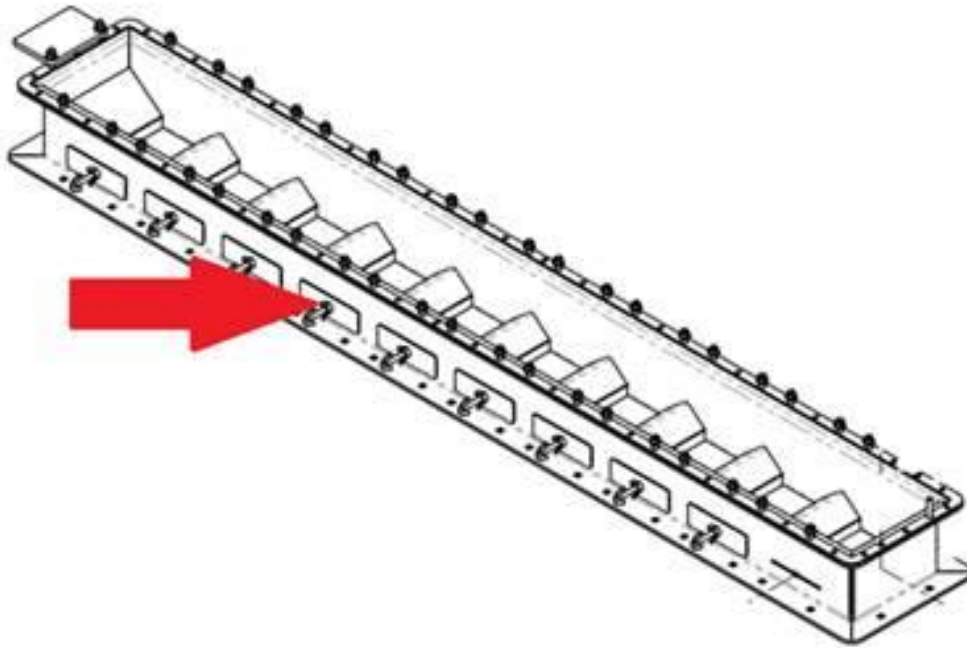

## NOVA XP METER BOX ISOLATION GATE UPDATE

SeedMaster would like to provide you with 10 Meter Box Isolation Gates free of charge.

Isolation Gates can be used to isolate product flow into a single meter box or all meter boxes on a tank. This can prove helpful when troubleshooting meter operation on a granular product tank that is full of product. To use an isolation gate, remove the service slot bolt as indicated in Figure #1 and insert the Meter Box Isolation Gate into slot. This will isolate product flow to the meter so that granular product can be emptied from the meter box without emptying the entire tank.

**Figure #1**

All 2015 Nova carts will be delivered with 10 Isolation Gates as a standard feature.

We thank you for maintaining your SeedMaster equipment. If you have any questions, please contact your [SeedMaster Certified Dealer](#) directly.